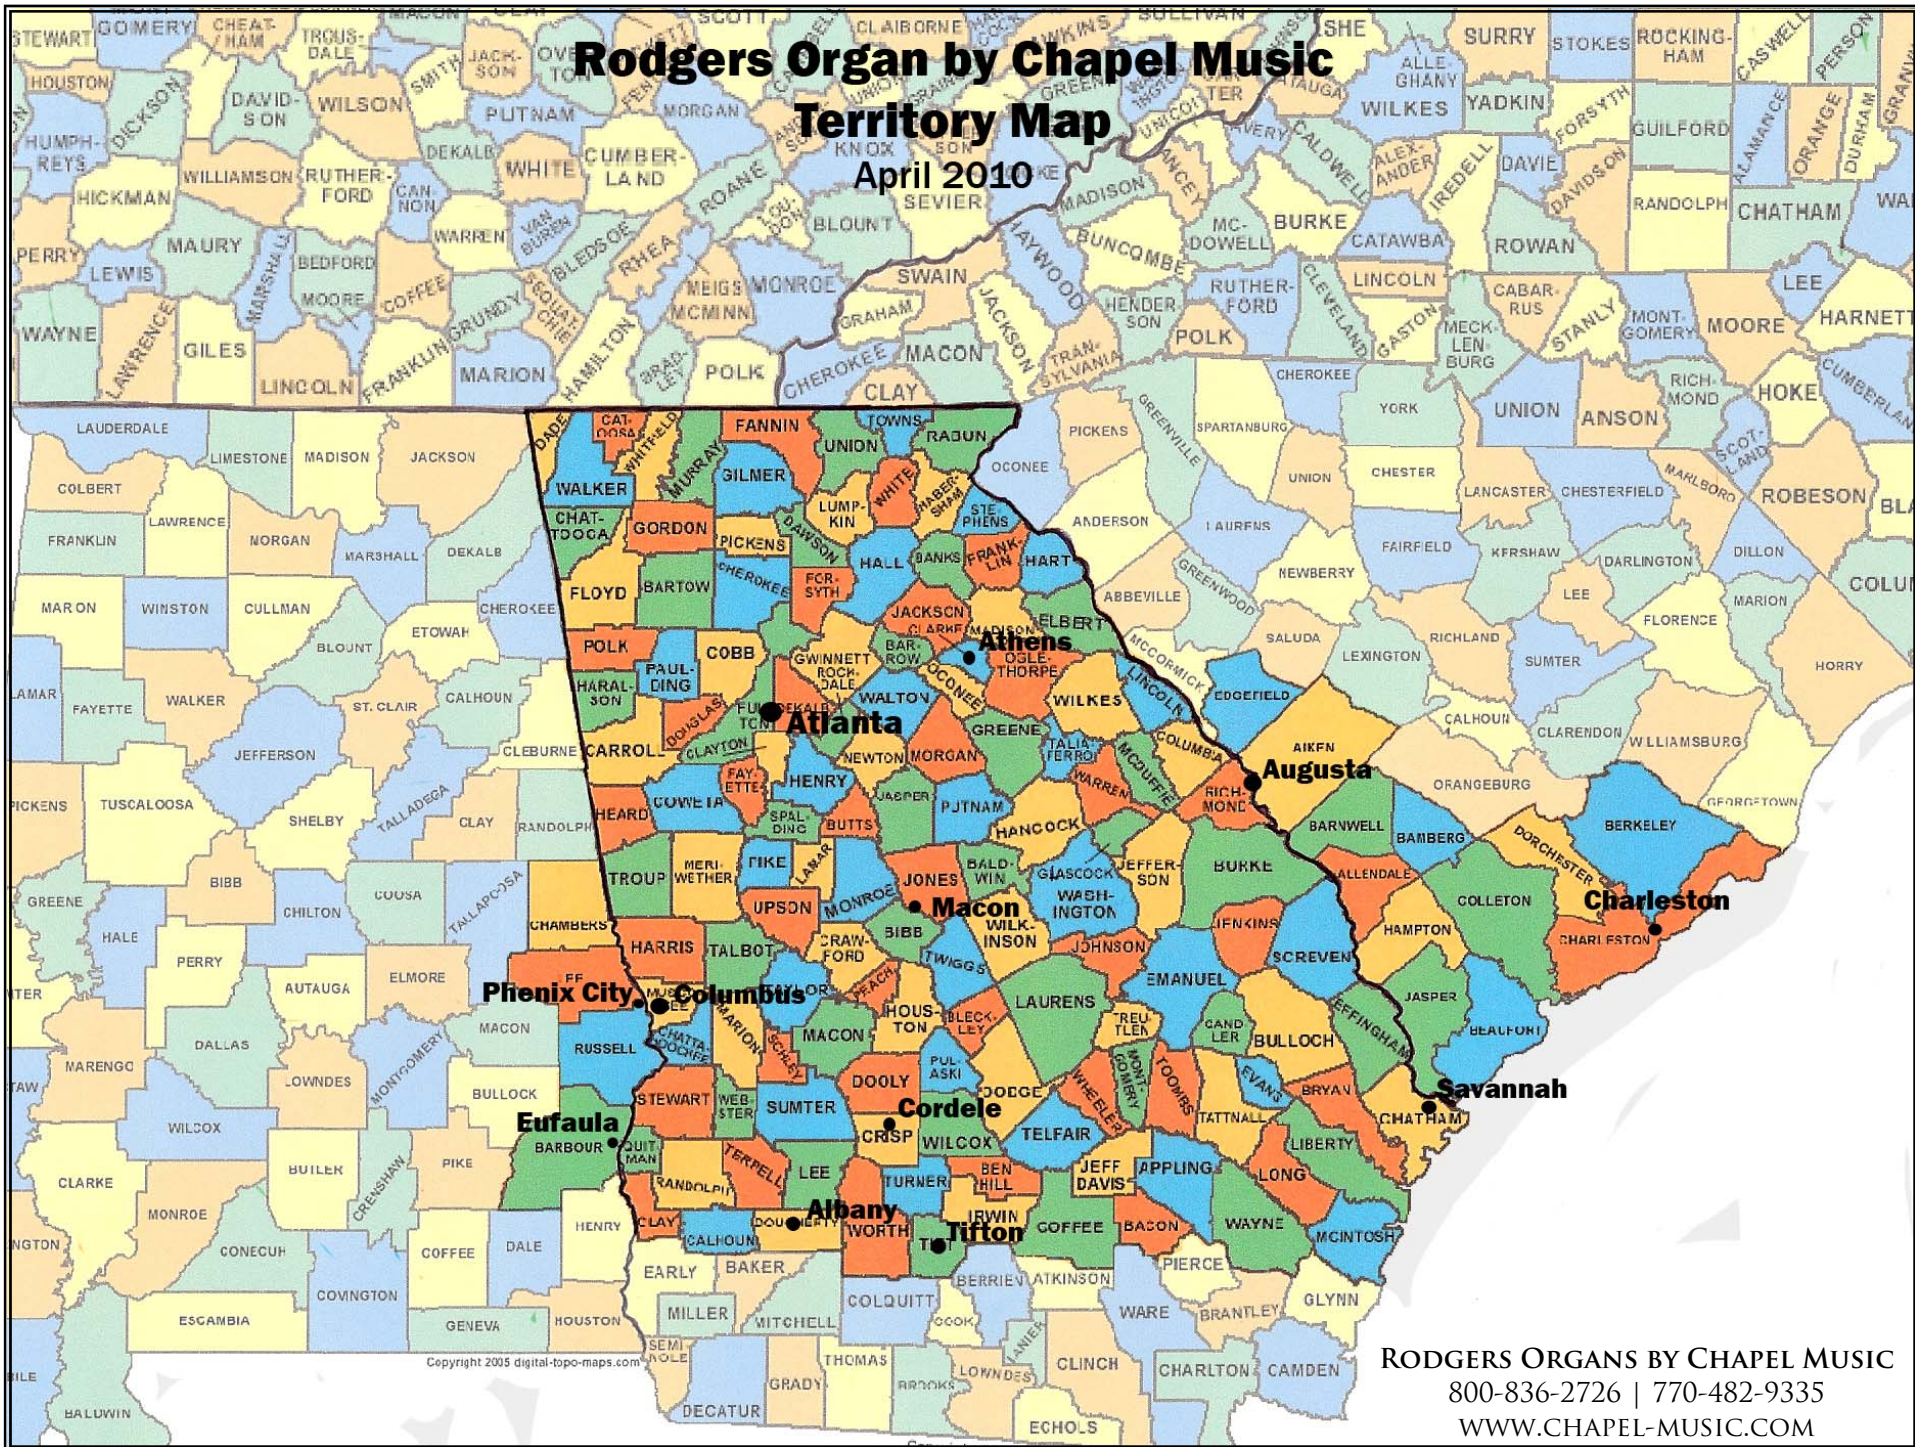

Rodgers Organ by Chapel Music Territory Map

April 2010

Copyright 2005 digital-topo-maps.com

RODGERS ORGANS BY CHAPEL MUSIC
800-836-2726 | 770-482-9335
WWW.CHAPEL-MUSIC.COM